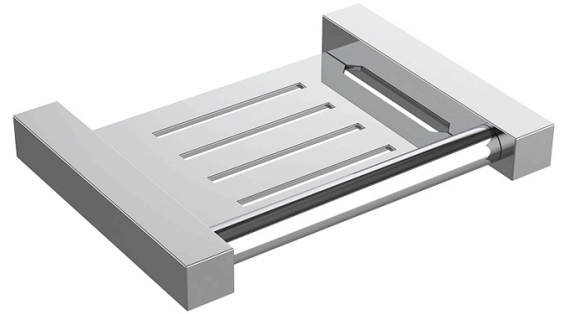

neelnox

LET
THERE
BE **DESIGN.**

FEATURES

- Premium 304 Grade Stainless Steel
- Solid Mount Construction
- Concealed Installation Hardware
- State of the art wall anchors included for installation on Dry wall or Tile.

Y | S H E L F

SERIES 500

Model	Product	Finishes
Y-501-P	6" Shelf	17 Finishes Available

FINISHES	Polished (-P)	Brushed Bronze (-BBRZ)	Light Beige (-LTBGE)
	Brushed (-B)	Antique Brass (-ABRS)	Grey (-GRAY)
	Brushed Gold (-BGLD)	Antique Copper (-ACOP)	Beige (-BEIGE)
	Matte Black (-BLK)	Matte White (-WHT)	Polished Gold (-PGLD)
	Oil Rubbed Bronze (-ORB)	Brushed Black (-BRBLK)	Polished Rose Gold (-PRGD)
	Brushed Brass (-BBRS)	Brushed Rose Gold (-BRGD)	